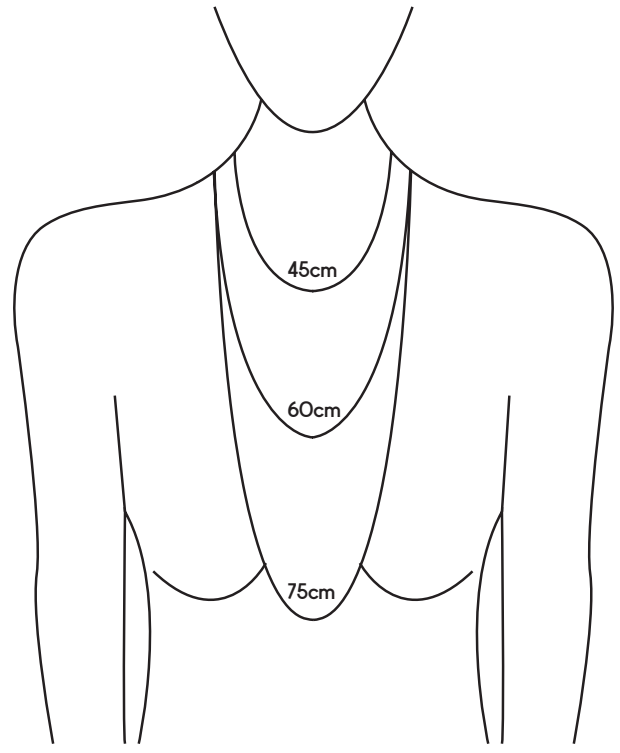

Homme

Femme

Size correspondance in inches:

cm	inch
45	17.7
60	23.6
75	29.5